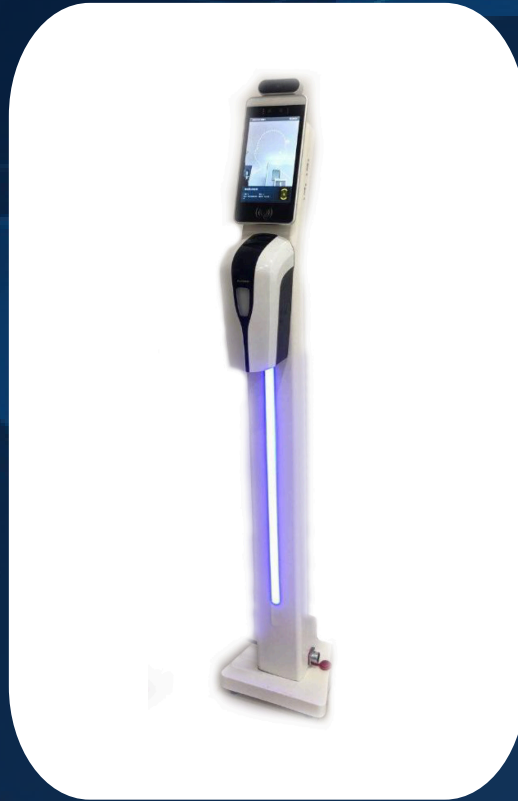

MTG-Totem

Independent hand disinfection (the machine can be used also without thermometry service)

MTG-Totem is small and practice and it is suitable for any type of entrance even for small shops take-away restaurants

It will activate an alarm every time a user has a body temperature above the one precedently set up.

MTG-Totem can be delivered with face recognition device or only with regular temperature measurement